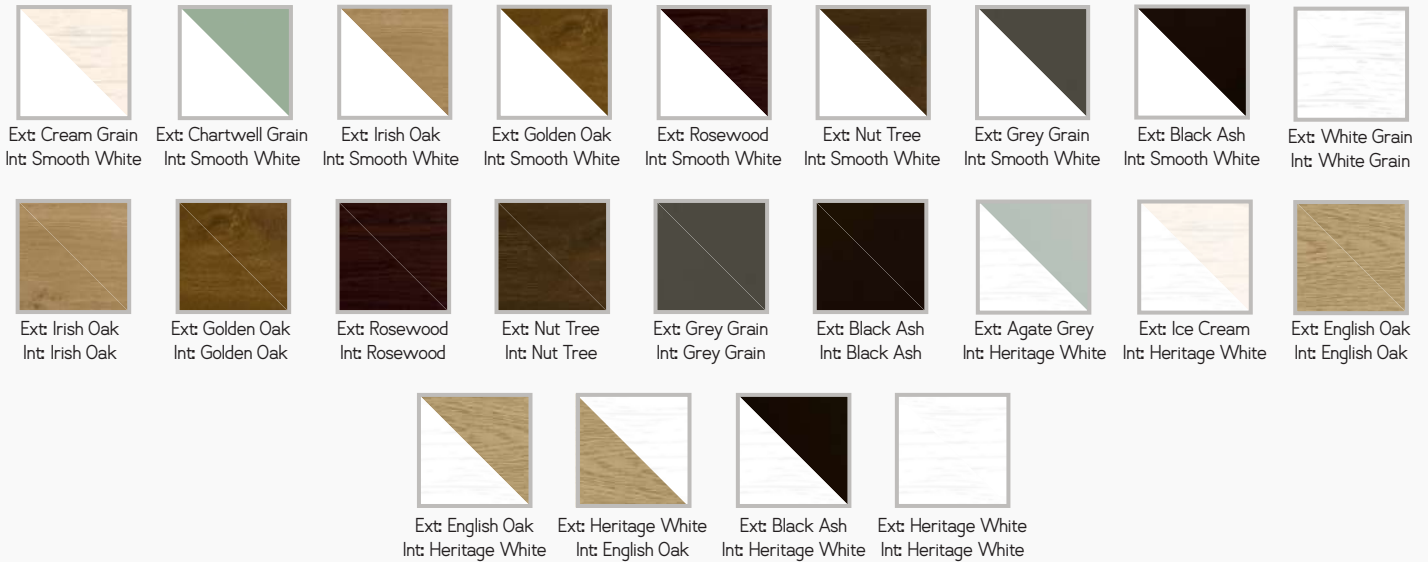

Hardware Colours

Our hardware is available in the below eight different finishes. Please note that our monkey tail and tear drop handles are only available in chrome, gold, graphite and antique black.

White

Black

Chrome

Gold

Satin Chrome

Graphite

Bronze

Antique Black

Colour Options

With any of our PVCu products you can choose a colour that suits your property perfectly and that gives it that first impression you've always dreamt of. As standard our windows and doors come in a smooth white finish, although because every home is different we offer a large range of different colours in both a smooth and woodgrain finish.

22 Colourways from Stock

Our PVCu windows and doors are available in 22 colourways from stock. By choosing a woodgrain foiled finish you are able to bring your windows to life with a glossy, freshly painted, realistic timber effect.