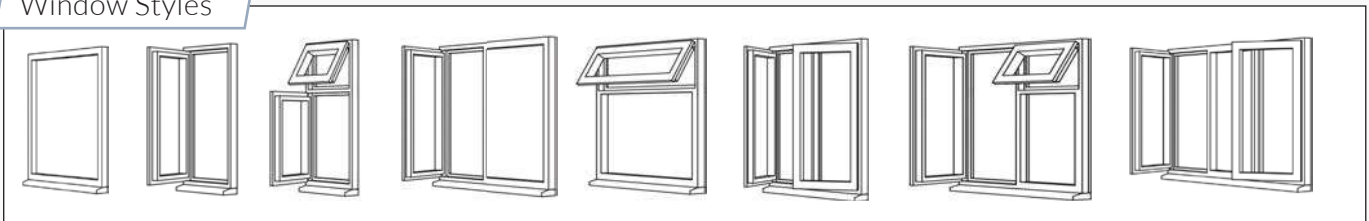

Window Styles