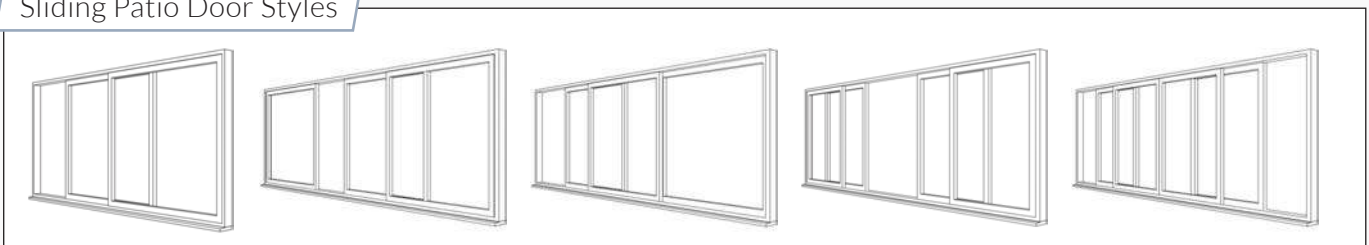

Sliding Patio Door Styles