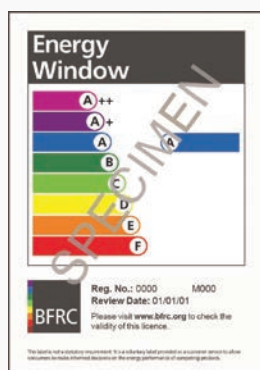

Up to 'A' Energy Rating

Most people are familiar with the rainbow 'energy label' on white goods such as fridges and washing machines. These also apply to windows and doors.

Our PVCu windows and doors are available with an energy rating of 'A', which is considered to be top in class for energy efficiency. This equates to 'A' with the Thermal Rating Register or 'A' with BFRC as per the above illustration.